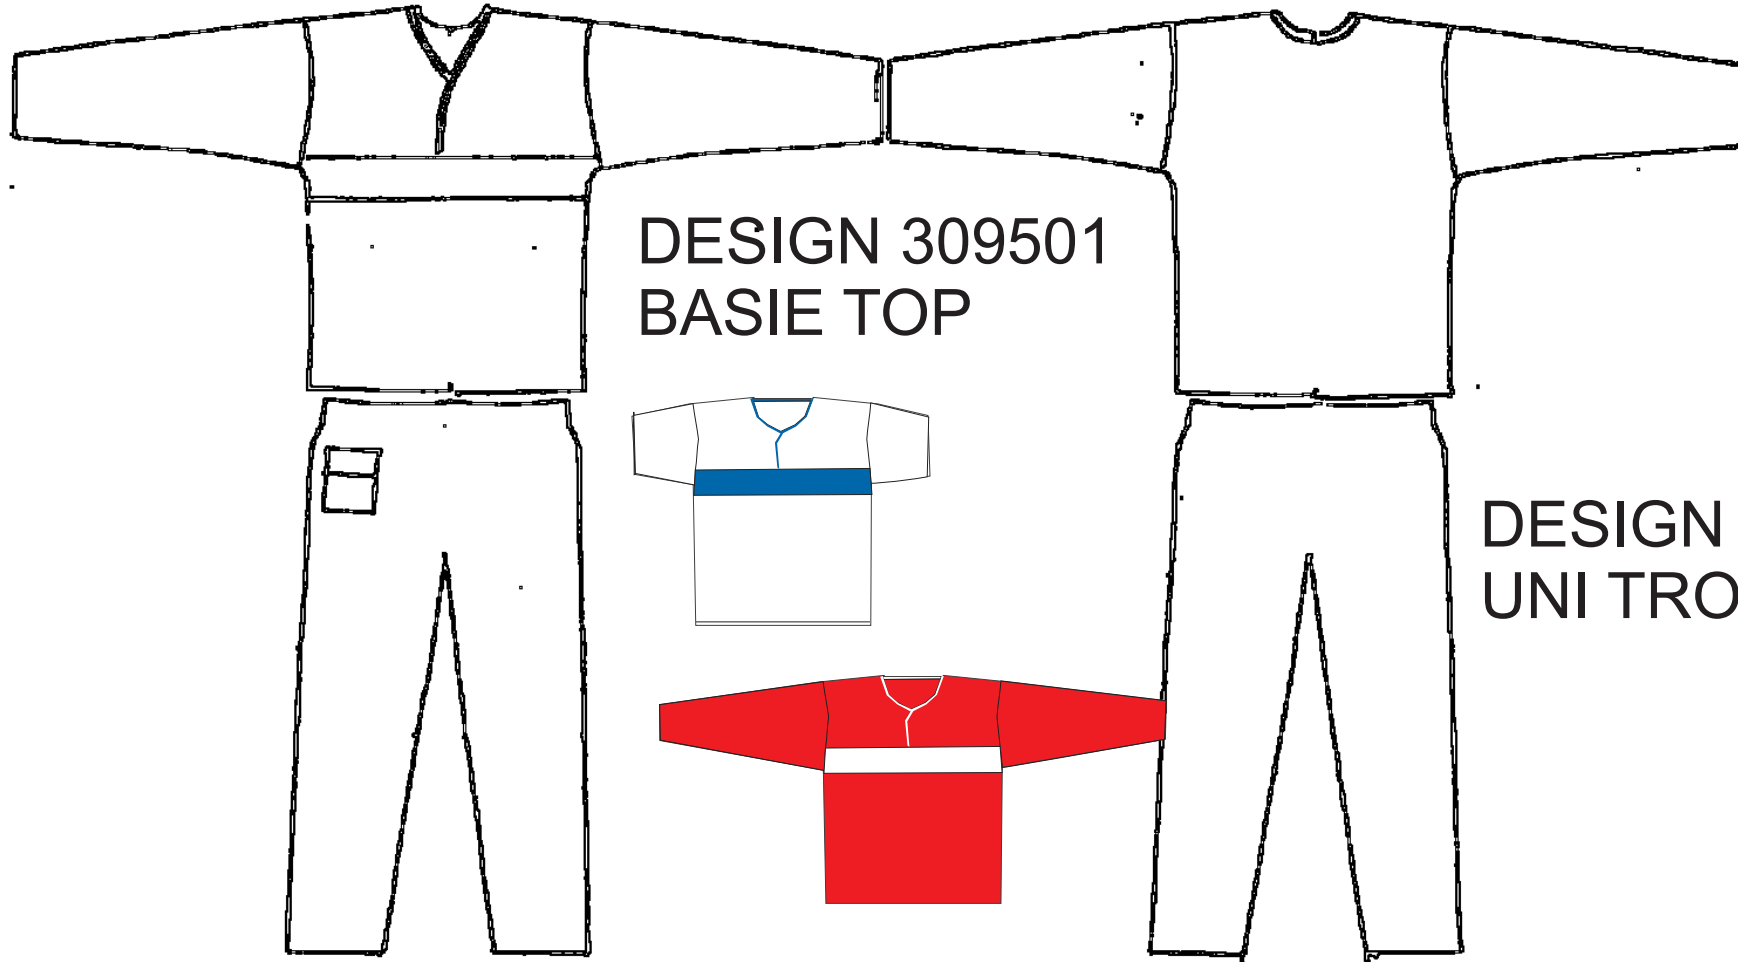

DESIGN 309501
BASIE TOP

DESIGN 409501
UNI TROUSERS